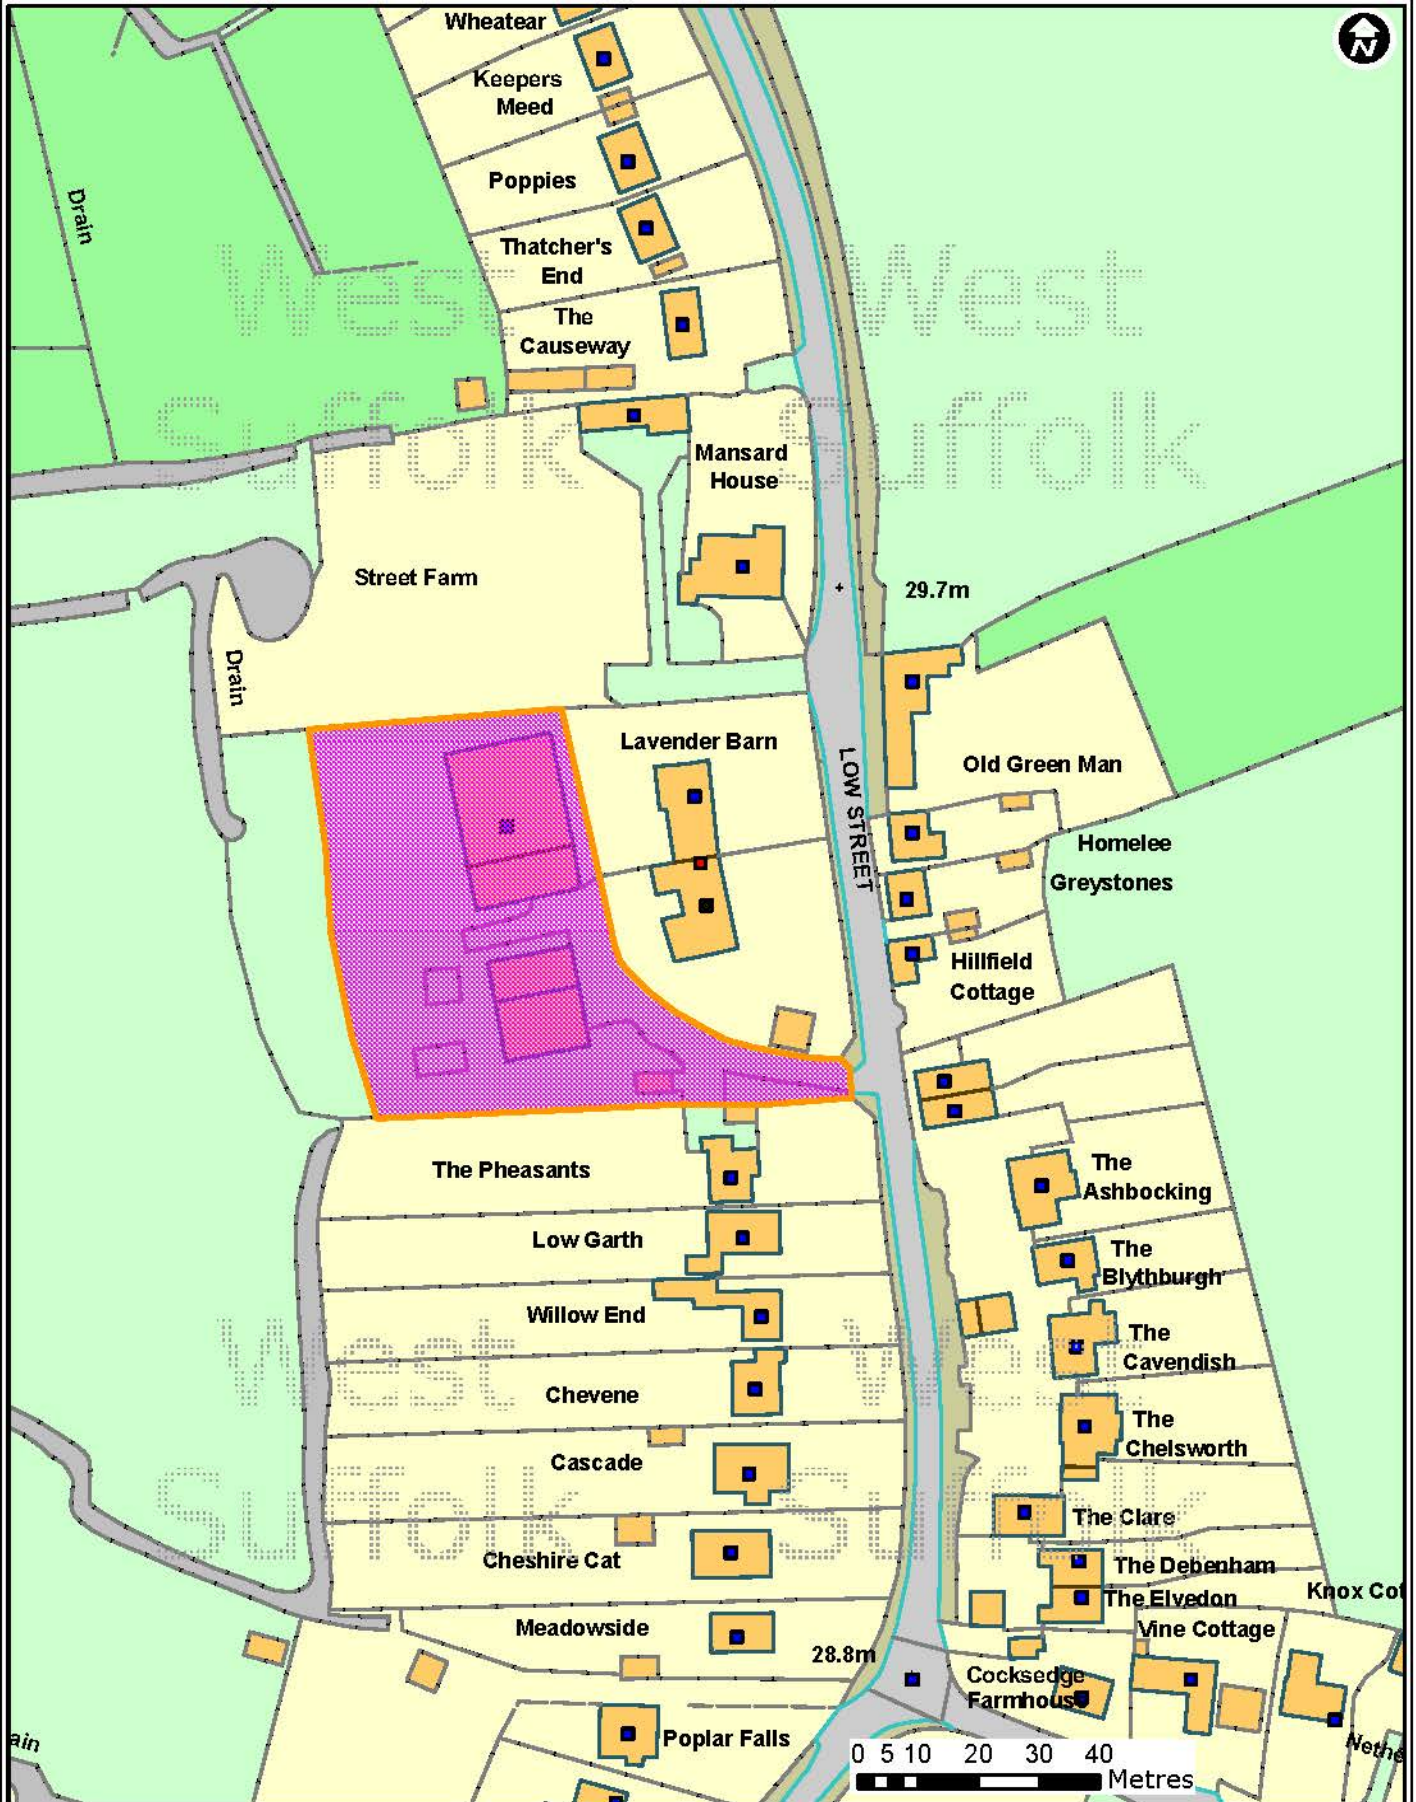

DC/16/0788/FUL

Street Farm Barns Low Street Bardwell

Forest Heath • St Edmundsbury

**West Suffolk**  
working together

© Crown Copyright and database rights 2016 OS 100019675/100023282. You are not permitted to copy, sub-license, distribute or sell any of this data to third parties in any form. Use of this data is subject to terms and conditions. See [www.westsuffolk.gov.uk/disclaimer.cfm](http://www.westsuffolk.gov.uk/disclaimer.cfm).

Scale: 1:1,250  
Date: 15/05/2017